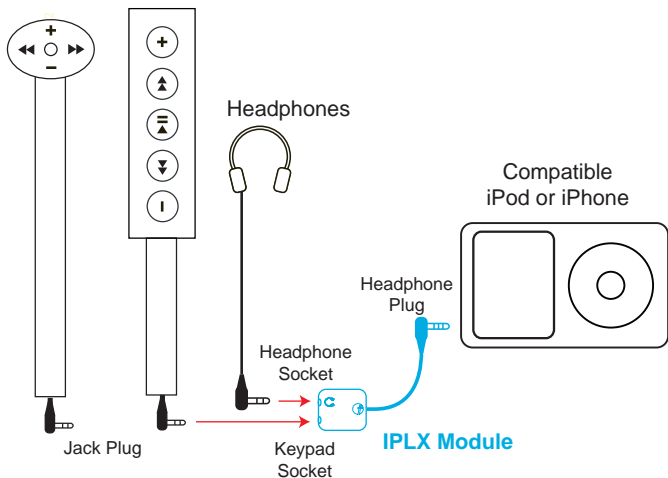

## CONNECTION INSTRUCTIONS

- \* Connect any CONNECTED-wear Keypad or Joystick to the IPLX module using the **Jack Plug**.
- \* Connect the IPLX module into the **iPod Headphone Socket**.
- \* Plug your headphones into the **Headphone Socket** (with the logo).

CONNECTED-wear  
Joystick or Keypad

NOT DRAWN TO SCALE