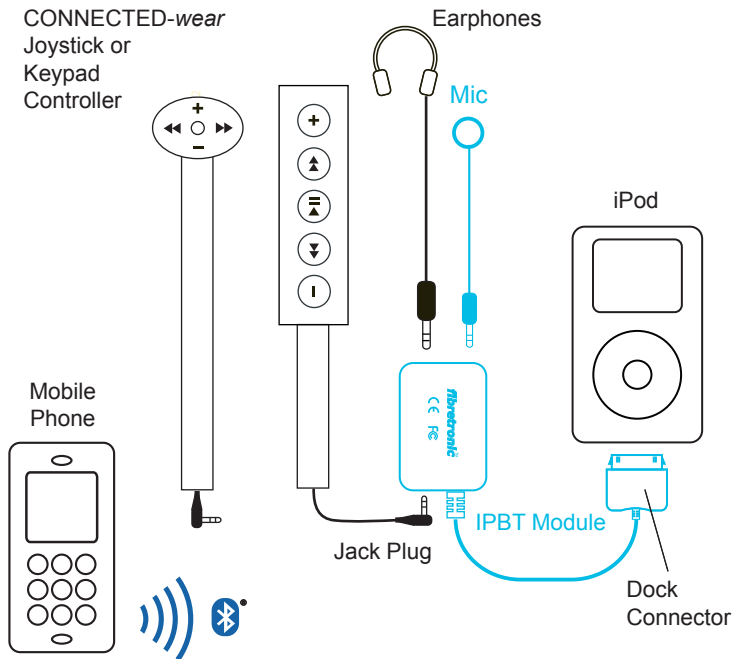

CONNECTED WEAR

by *fibretronic*™

IPBT

wearable technology

iPod & Bluetooth Controller

IPBT iPod & Bluetooth Controller

CONNECTION INSTRUCTIONS

Connect any CONNECTED-wear Keypad or Joystick controller to the IPBT module using the Jack Plug. Connect the IPBT module to the iPod via the Dock Connector and pair the module with your mobile phone. Connect the Microphone (supplied) and your Earphones (not supplied) to the IPBT Module as shown.

NOT DRAWN TO SCALE

OPERATING INSTRUCTIONS

To operate the Keypad controller simply press the flexible buttons. To operate the Joystick controller toggle the flexible stick to the right, to the left, upwards or downwards. Push the Joystick in the centre for Play/Pause.

iPod Control Menu

KEY	ACTION	iPOD FUNCTION
	Press / press & hold	Increase the music volume
	Press Press and hold	Skip to next track Fast forward through a track
	Press Press and hold	Toggles between Play and Pause Turns iPod off
	Press Press and hold	Skip to previous track Rewind through a track
	Press / press and hold	Decrease the music volume

Pairing IPBT Module to Mobile Phone

To pair your mobile phone with the IPBT module, first make sure the IPBT module is switched OFF. Then press and hold the Play/Pause key for ~ 6 seconds until a Red/Blue light appears. When prompted, enter the pairing code 0000 on your mobile phone. When paired successfully the Red light will stop flashing and only the Blue light continues to flash.